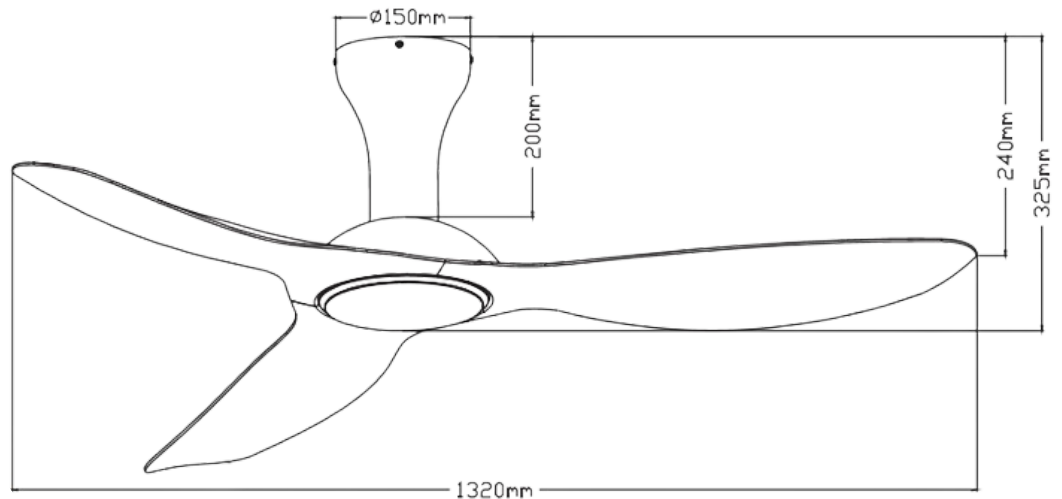

SYF3BLED20WH

Model	SYF3BLED20
Input Voltage	220 - 240V
Power	27W
RPM	180
Speed	6 speed settings
Size	52"
Net weight	6.2Kg
Blade	ABS
Control	Remote control
Light source	24W integrated LED
Package size	72*32*24cm
Motor colour	White
Blade colour	White